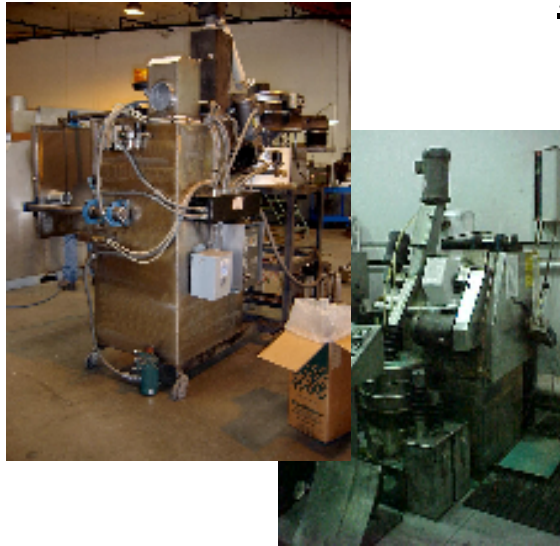

LEONARD ENTERPRISES, INC

Change your old outdated and inefficient existing Equipment to
New!!

From This -

To This!!!

- ***LEI can change your old equipment – regardless of manufacturer - into our new latest low profile high speed designs FOR A FRACTION OF NEW MACHINE COST!!!!.***
- ***Simple reconditioning and re-use of some components.***
- ***Simple reconditioning and re-use of some controls.***
- ***Results – Enclosed high speed stainless steel equipment – quiet – clean – efficient.***
- ***Call us for details or visit our website at www.LeonardEnterprises.com Phone – 951-785-5566***